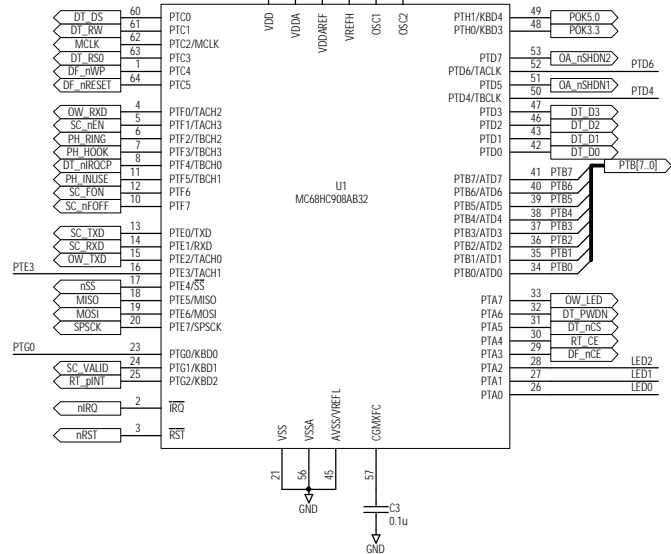

Title		
Size	Number	Revision
B	9 Dec 2002	
Date:	9 Dec 2002	Sheet 0 of 0
File:	D:\Design\ghy\ghy.Ddb	Drawn By: